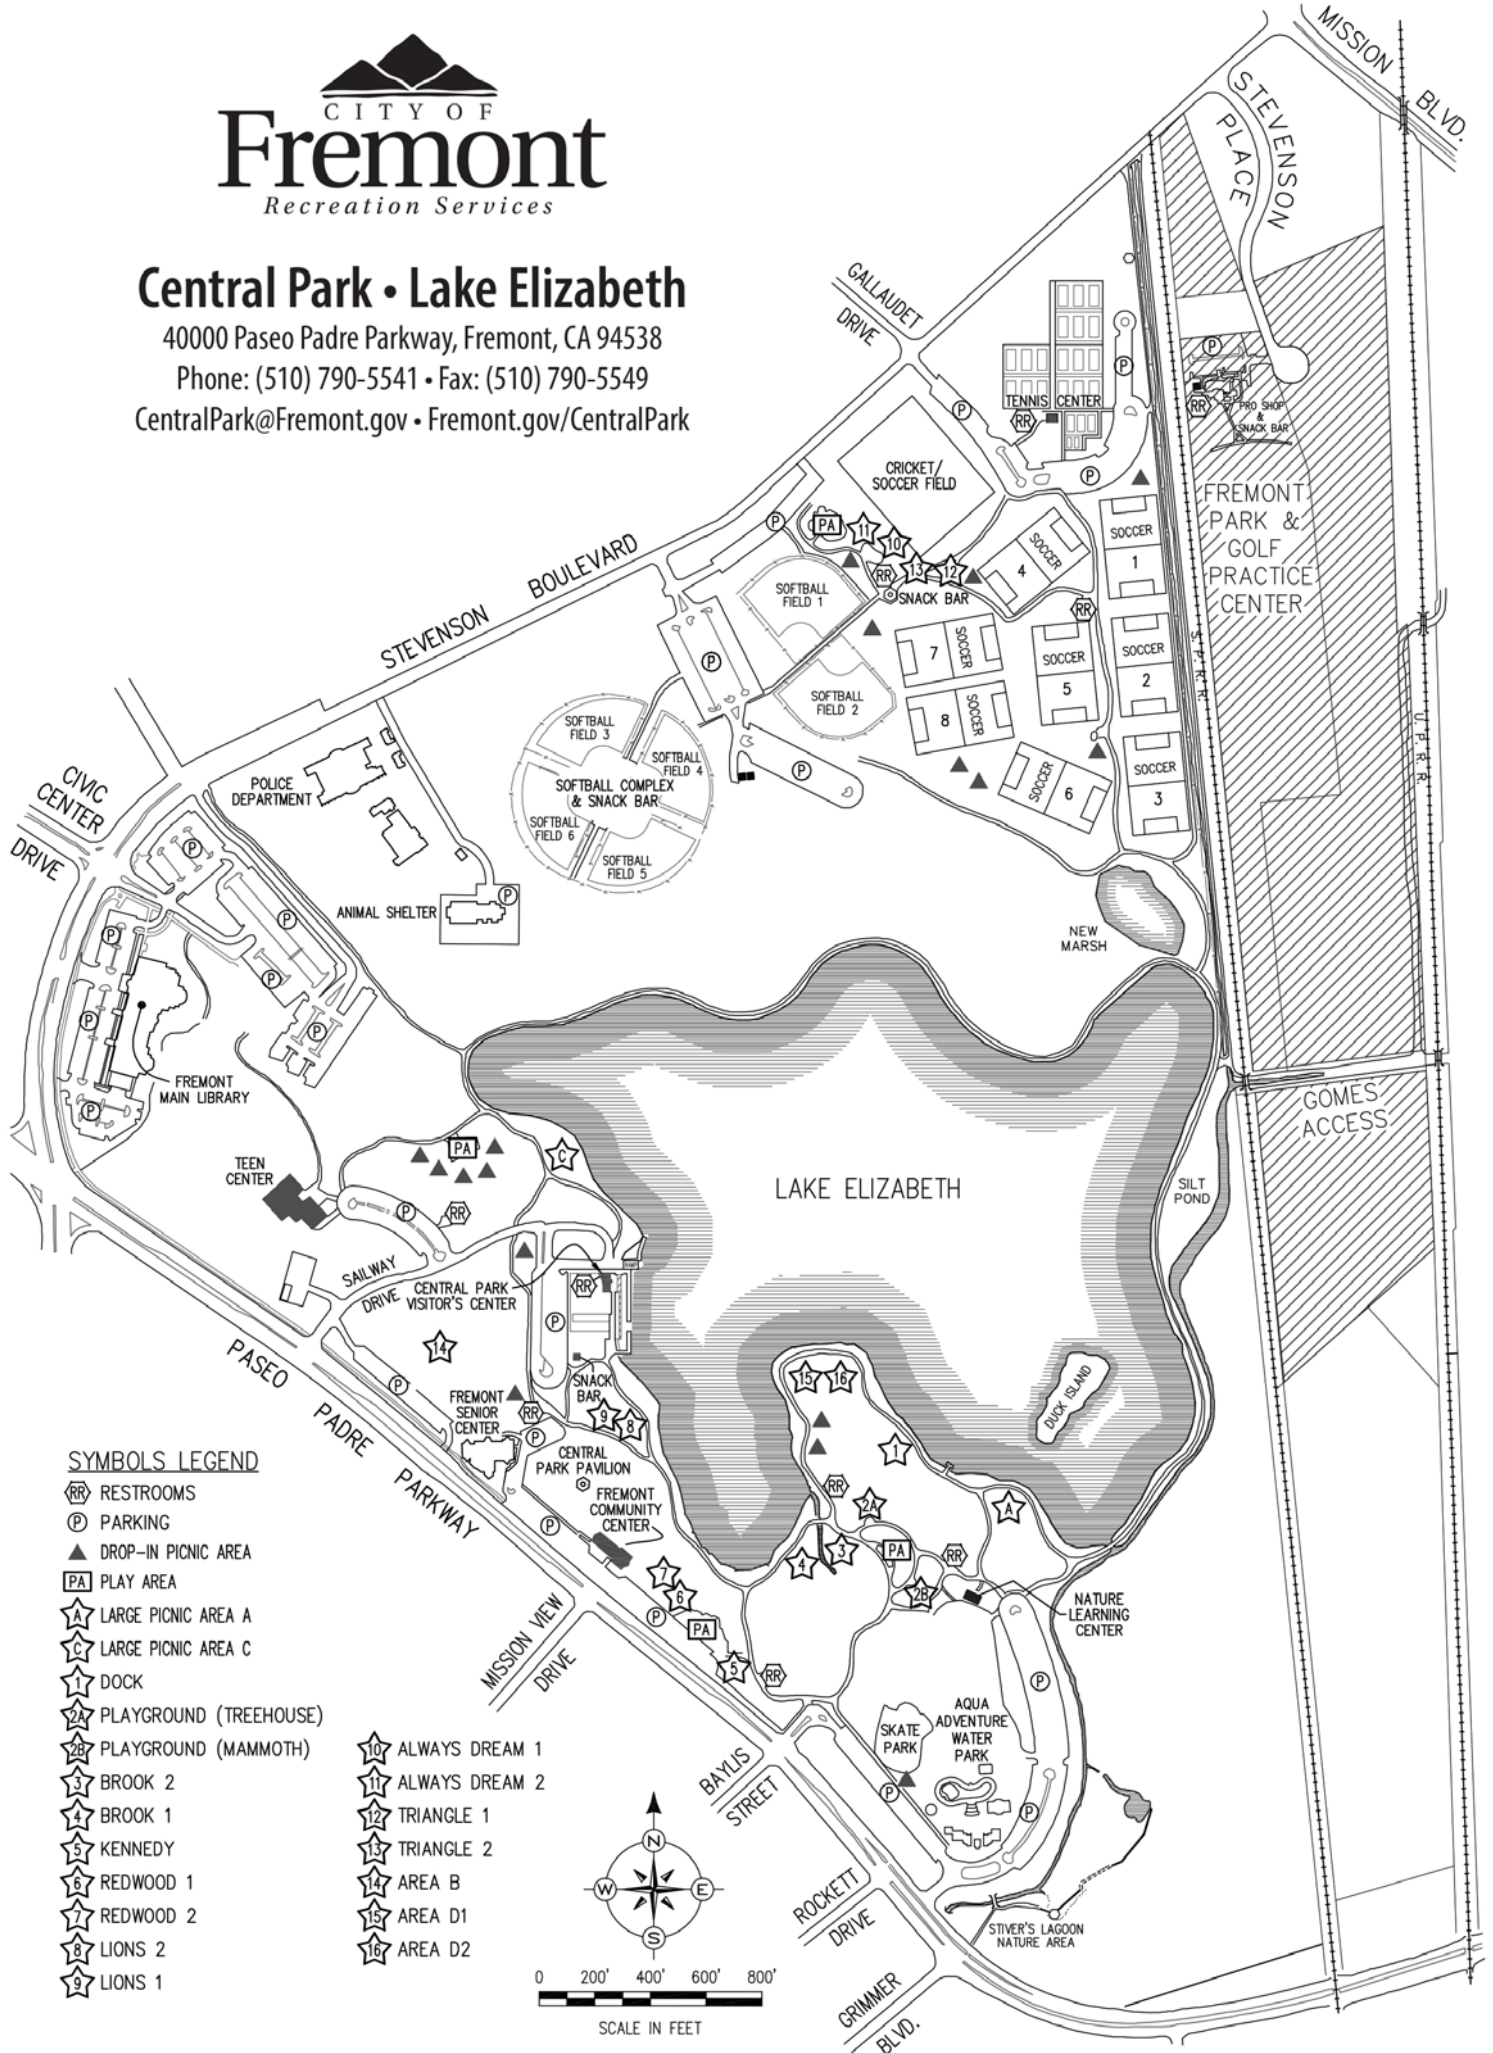

Central Park • Lake Elizabeth

40000 Paseo Padre Parkway, Fremont, CA 94538

Phone: (510) 790-5541 • Fax: (510) 790-5549

CentralPark@Fremont.gov • Fremont.gov/CentralPark

SYMBOLS LEGEND

-  RESTROOMS
-  PARKING
-  DROP-IN PICNIC AREA
-  PLAY AREA
-  LARGE PICNIC AREA A
-  LARGE PICNIC AREA C
-  DOCK
-  PLAYGROUND (TREEHOUSE)
-  PLAYGROUND (MAMMOTH)
-  BROOK 2
-  BROOK 1
-  KENNEDY
-  REDWOOD 1
-  REDWOOD 2
-  LIONS 2
-  LIONS 1

-  ALWAYS DREAM 1
-  ALWAYS DREAM 2
-  TRIANGLE 1
-  TRIANGLE 2
-  AREA B
-  AREA D1
-  AREA D2