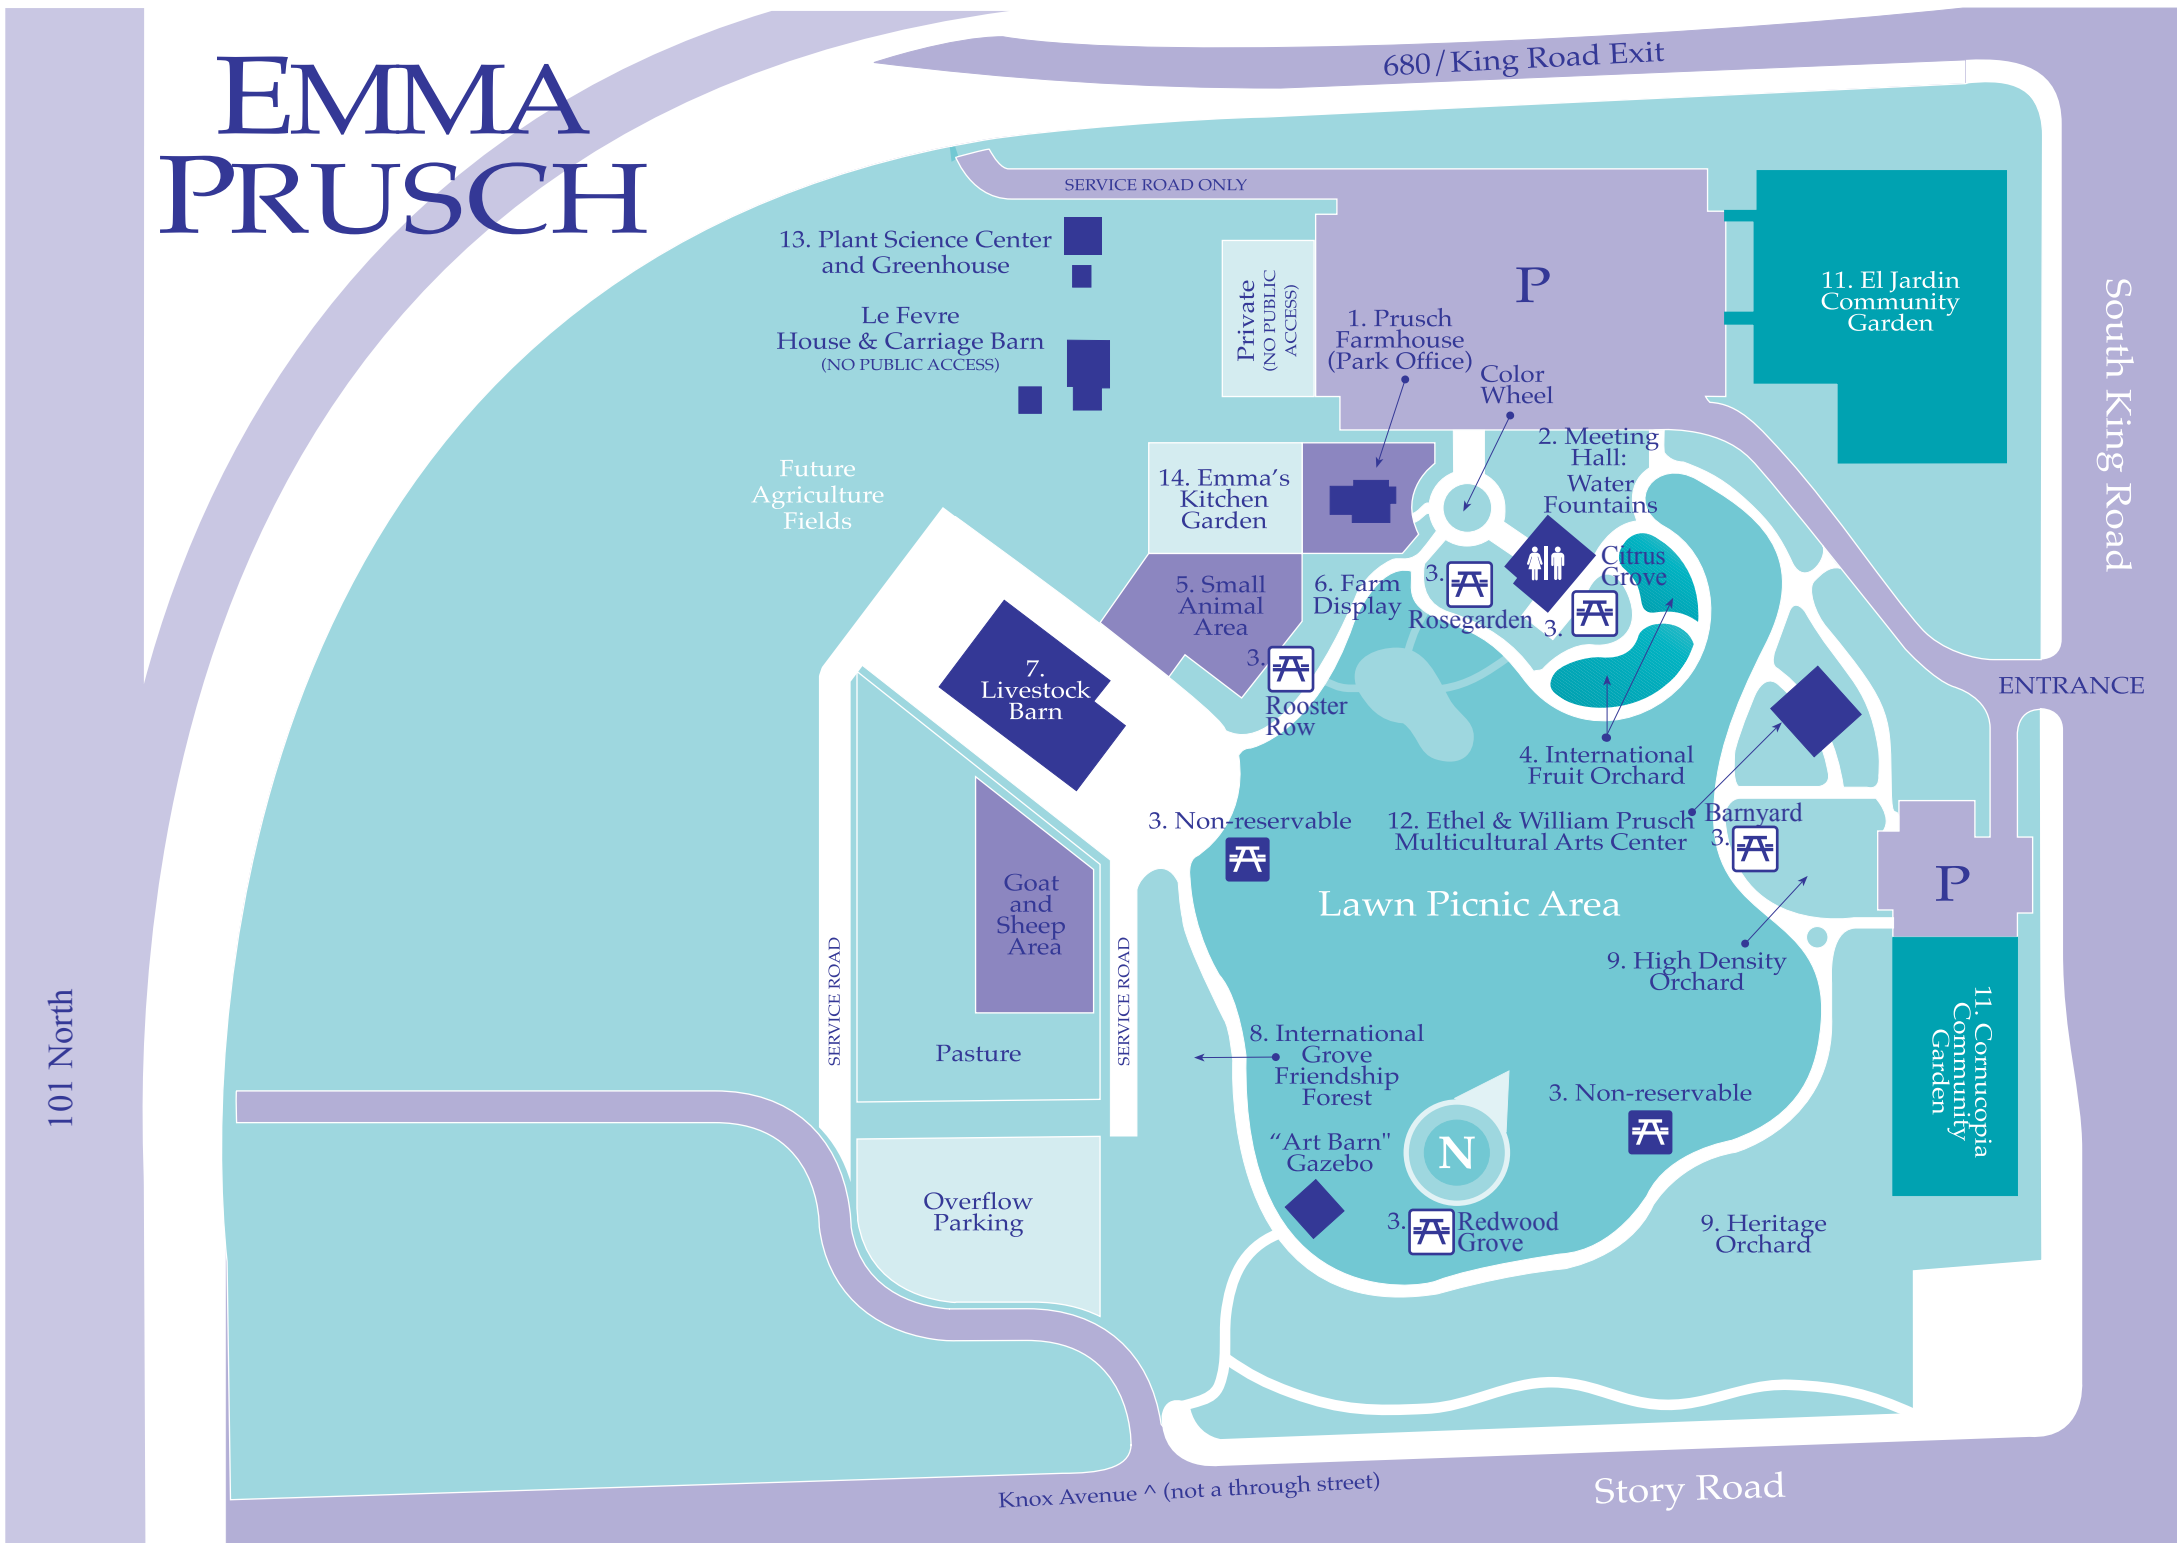

EMMA PRUSCH

101 North

680/King Road Exit

South King Road

ENTRANCE

Knox Avenue ^ (not a through street)

Story Road